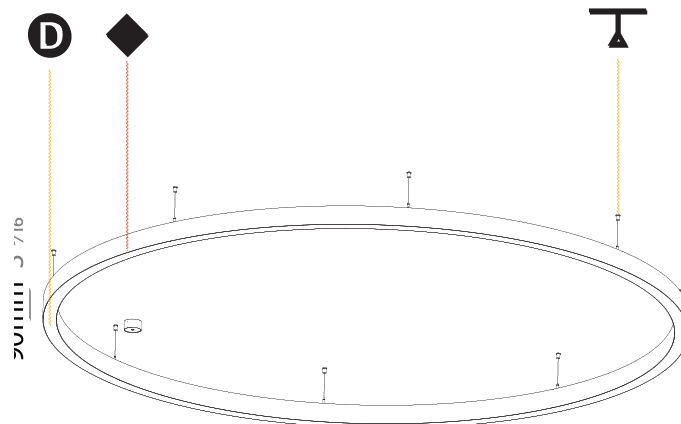

GENERAL

Series: Glorious
Subseries: Glorious 65
Partner: Prolicht
Division: Architectural
Installation: Suspension
Product Type: Pendant
Mounting Location: Ceiling
Light Distribution: Direct / Indirect

PHYSICAL

Shape: Round
Diameter (mm): 3000
Diameter (in): 118 7/8
Height (mm): 90
Height (in): 3 9/16
Max. Overall Height (mm): 2090
Max. Overall Height (in): 82 7/16
Weight (kg): 31.716
Weight (lbs): 69.93
Diffuser: [PMMA - Opal / Microprism / Clear Microprism](#)
Fixture Finish: [SSR / BKV / CWI / CRY / HAB / UFT / ITA / RUA / FTG / MYG / LOD / PUS / FRO / FUP / KIA / POP / BLS / SPG / MEY / GOH / CHC / COM / ABZ / JAG / OBR / MOS / ROR](#)
Fixture Material: [PMMA / Aluminum](#)
Cable Details: [2000mm/78 3/4" or 6000mm/236 1/4" Cable Transparent](#)

ELECTRICAL

Lamp Type: LED (Zhaga Standard)
Input Wattage (W): 308
Total Output Wattage (W): 192 / 84
Dimming: [Tri-Mode (Non-Dimming and Phase Dimming (120Vac only) and 0-10V Dimming)](#)
Driver Included: Yes
Driver Location: Integrated
Driver Type: Constant Current - Universal
Driver Class: Class 2
Input Voltage (V): 120 - 277
Constant Current (MA): 350

LED

Color Temperature (°K): [2700 / 3000 / 3500 / 4000](#)
Max. Delivered Lumen (lm): Max 40453
Nominal Lumen (lm): Max 48892
CRI: >90 CRI
Lamp Life (hrs): 50000

OPTICAL

RATINGS AND CERTIFICATIONS

Certified By: Certified for North American Standards
IP rating: IP20

2870mm 113"

3000mm 118 7/8"