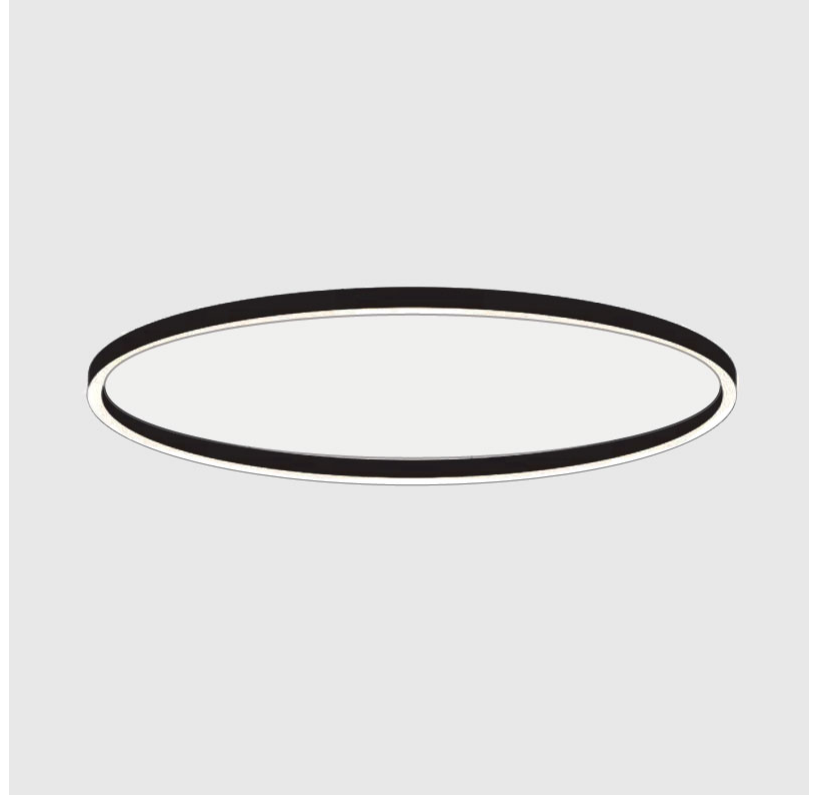

GENERAL

Series: Glorious
Subseries: Glorious 65
Partner: Prolicht
Division: Architectural
Installation: Surface
Product Type: Ceiling Surface
Mounting Location: Ceiling
Light Distribution: Direct

PHYSICAL

Shape: Round
Diameter (mm): 3000
Diameter (in): 118 ⁷/₈
Height (mm): 90
Height (in): 3 ⁹/₁₆
Weight (kg): 26.5
Weight (lbs): 57.83
Diffuser: PMMA - Opal / Microprism / Clear Microprism
Fixture Finish: SSR / BKV / CWI / CRY / HAB / UFT / ITA / RUA / FTG / MYG / LOD / PUS / FRO / FUP / KIA / POP / BLS / SPG / MEY / GOH / CHC / COM / ABZ / JAG / OBR / MOS / ROR
Fixture Material: PMMA / Aluminum

ELECTRICAL

Lamp Type: LED (Zhaga Standard)
Input Wattage (W): 208.4
Total Output Wattage (W): 192
Dimming: Tri-Mode (Non-Dimming and Phase Dimming (120Vac only) and 0-10V Dimming)
Driver Included: Yes
Driver Location: Integrated
Driver Type: Constant Current - Universal
Driver Class: Class 2
Input Voltage (V): 120 - 277
Constant Current (MA): 350

LED

Color Temperature (°K): 2700 / 3000 / 3500 / 4000
Max. Delivered Lumen (lm): Max 26347
Nominal Lumen (lm): Max 31820
CRI: >90 CRI
Efficiency (%): 88.4
Lamp Life (hrs): 50000

OPTICAL

RATINGS AND CERTIFICATIONS

Certified By: Certified for North American Standards
IP rating: IP20

PROJECT
TYPE
SPECIFIER
QUANTITY
DATE