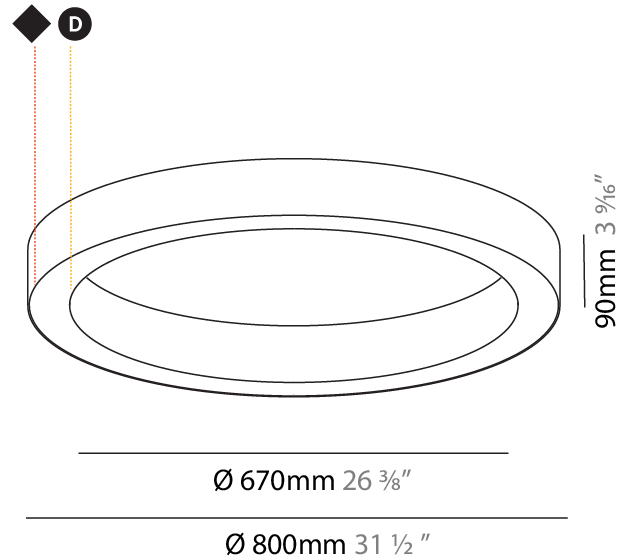

GENERAL

Series: Glorious
Subseries: Glorious 65
Partner: Prolicht
Division: Architectural
Installation: Surface
Product Type: Ceiling Surface
Mounting Location: Ceiling
Light Distribution: Direct

PHYSICAL

Shape: Round
Diameter (mm): 800
Diameter (in): 31 1/2
Height (mm): 90
Height (in): 3 9/16
Weight (kg): 6.9
Weight (lbs): 14.99
Diffuser: PMMA - Opal / Microprism / Clear Microprism
Fixture Finish: SSR / BKV / CWI / CRY / HAB / UFT / ITA / RUA / FTG / MYG / LOD / PUS / FRO / FUP / KIA / POP / BLS / SPG / MEY / GOH / CHC / COM / ABZ / JAG / OBR / MOS / ROR
Fixture Material: PMMA / Aluminum

ELECTRICAL

Lamp Type: LED (Zhaga Standard)
Input Wattage (W): 52.1
Total Output Wattage (W): 48
Dimming: Tri-Mode (Non-Dimming and Phase Dimming (120Vac only) and 0-10V Dimming)
Driver Included: Yes
Driver Location: Integrated
Driver Type: Constant Current - Universal
Driver Class: Class 2
Input Voltage (V): 120 - 277
Constant Current (MA): 350

LED

Color Temperature (°K): 2700 / 3000 / 3500 / 4000
Max. Delivered Lumen (lm): Max 6587
Nominal Lumen (lm): Max 7955
CRI: >90 CRI
Efficiency (%): 88.4
Lamp Life (hrs): 50000

OPTICAL

RATINGS AND CERTIFICATIONS

Certified By: Certified for North American Standards
IP rating: IP20