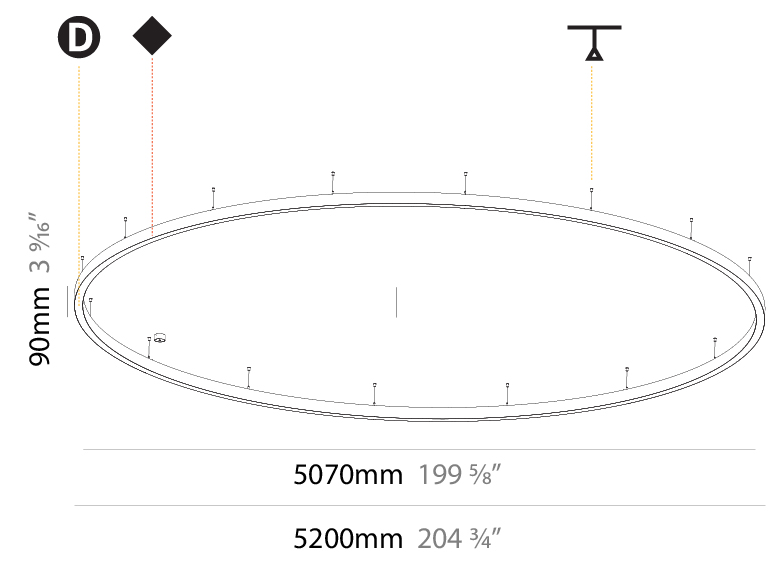

GENERAL

Series: Glorious
Subseries: Glorious 65
Partner: Prolicht
Division: Architectural
Installation: Suspension
Product Type: Pendant
Mounting Location: Ceiling
Light Distribution: Direct / Indirect

PHYSICAL

Shape: Round
Diameter (mm): 5200
Diameter (in): 204 3/4
Height (mm): 90
Height (in): 3 9/16
Max. Overall Height (mm): 2090
Max. Overall Height (in): 82 7/16
Weight (kg): 55.788
Weight (lbs): 123.00
Diffuser: PMMA - Opal / Microprism / Clear Microprism
Fixture Finish: SSR / BKV / CWI / CRY / HAB / UFT / ITA / RUA / FTG / MYG / LOD / PUS / FRO / FUP / KIA / POP / BLS / SPG / MEY / GOH / CHC / COM / ABZ / JAG / OBR / MOS / ROR
Fixture Material: PMMA / Aluminum
Cable Details: 2000mm/78 3/4" or 6000mm/236 1/4" Cable Transparent

ELECTRICAL

Lamp Type: LED (Zhaga Standard)
Input Wattage (W): 563.9
Total Output Wattage (W): 336 / 240
Dimming: Tri-Mode (Non-Dimming and Phase Dimming (120Vac only) and 0-10V Dimming)
Driver Included: Yes
Driver Location: Integrated
Driver Type: Constant Current - Universal
Driver Class: Class 2
Input Voltage (V): 120 - 277
Constant Current (MA): 350

LED

Color Temperature (°K): 2700 / 3000 / 3500 / 4000
Max. Delivered Lumen (lm): Max 74006
Nominal Lumen (lm): Max 89152
CRI: >90 CRI
Lamp Life (hrs): 50000

OPTICAL

RATINGS AND CERTIFICATIONS

Certified By: Certified for North American Standards
IP rating: IP20