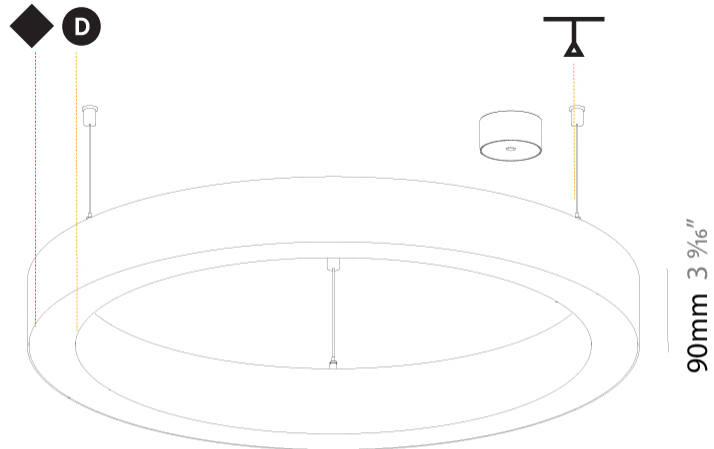

GENERAL

Series: Glorious
Subseries: Glorious 65
Partner: Prolicht
Division: Architectural
Installation: Suspension
Product Type: Pendant
Mounting Location: Ceiling
Light Distribution: Direct

PHYSICAL

Shape: Round
Diameter (mm): 800
Diameter (in): 31 1/2
Height (mm): 90
Height (in): 3 9/16
Max. Overall Height (mm): 2090
Max. Overall Height (in): 82 7/16
Weight (kg): 6.772
Weight (lbs): 14.93
Diffuser: [PMMA - Opal / Microprism / Clear Microprism](#)
Fixture Finish: [SSR / BKV / CWI / CRY / HAB / UFT / ITA / RUA / FTG / MYG / LOD / PUS / FRO / FUP / KIA / POP / BLS / SPG / MEY / GOH / CHC / COM / ABZ / JAG / OBR / MOS / ROR](#)
Fixture Material: [PMMA / Aluminum](#)
Cable Details: [2000mm/78 3/4" or 6000mm/236 1/4" Cable Transparent](#)

ELECTRICAL

Lamp Type: LED (Zhaga Standard)
Input Wattage (W): 52.1
Total Output Wattage (W): 48
Dimming: [Tri-Mode (Non-Dimming and Phase Dimming (120Vac only) and 0-10V Dimming)](#)
Driver Included: Yes
Driver Location: Integrated
Driver Type: Constant Current - Universal
Driver Class: Class 2
Input Voltage (V): 120 - 277
Constant Current (MA): 350

LED

Color Temperature (°K): [2700 / 3000 / 3500 / 4000](#)
Max. Delivered Lumen (lm): Max 7147
Nominal Lumen (lm): Max 8632
CRI: >90 CRI
Efficiency (%): 88
Lamp Life (hrs): 50000

OPTICAL

RATINGS AND CERTIFICATIONS

Certified By: Certified for North American Standards
IP rating: IP20

Ø 670mm 26 3/8"

Ø 800mm 31 1/2"