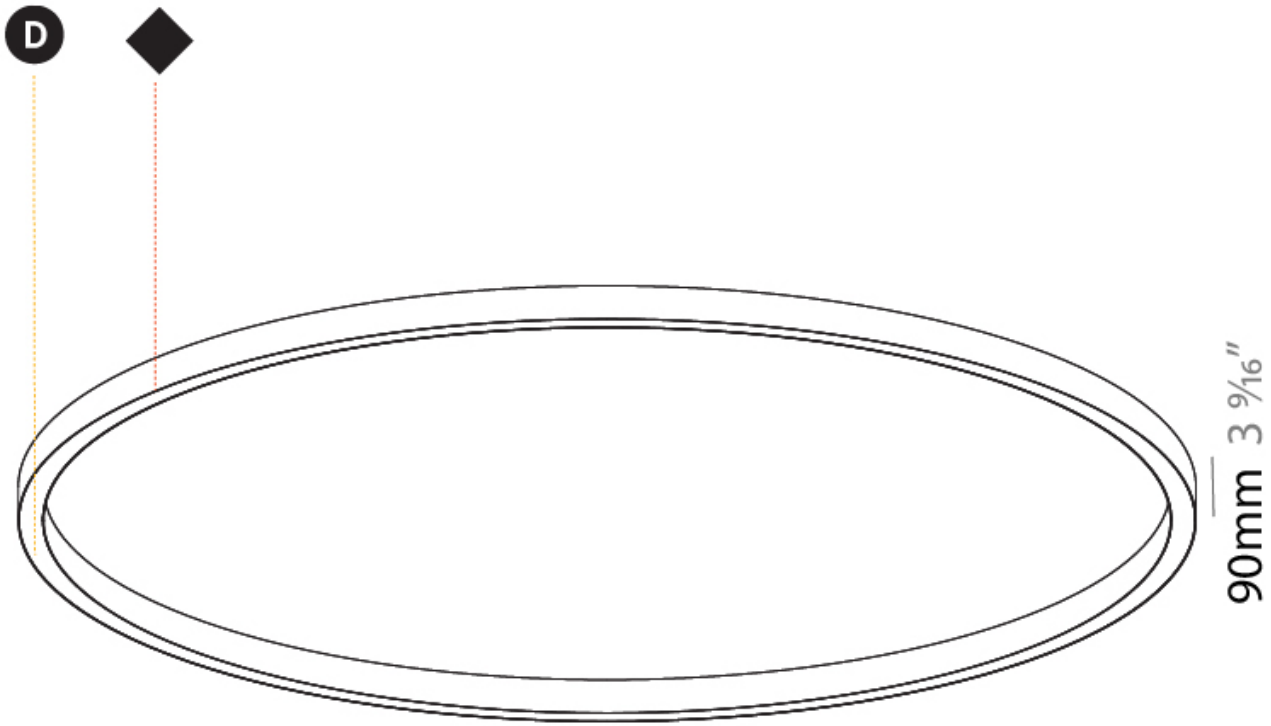

A3D022-

PROJECT	_____
TYPE	_____
SPECIFIER	_____
QUANTITY	_____
DATE	_____

Ø 5070mm 199 5/8"

Ø 5200mm 204 3/4 "