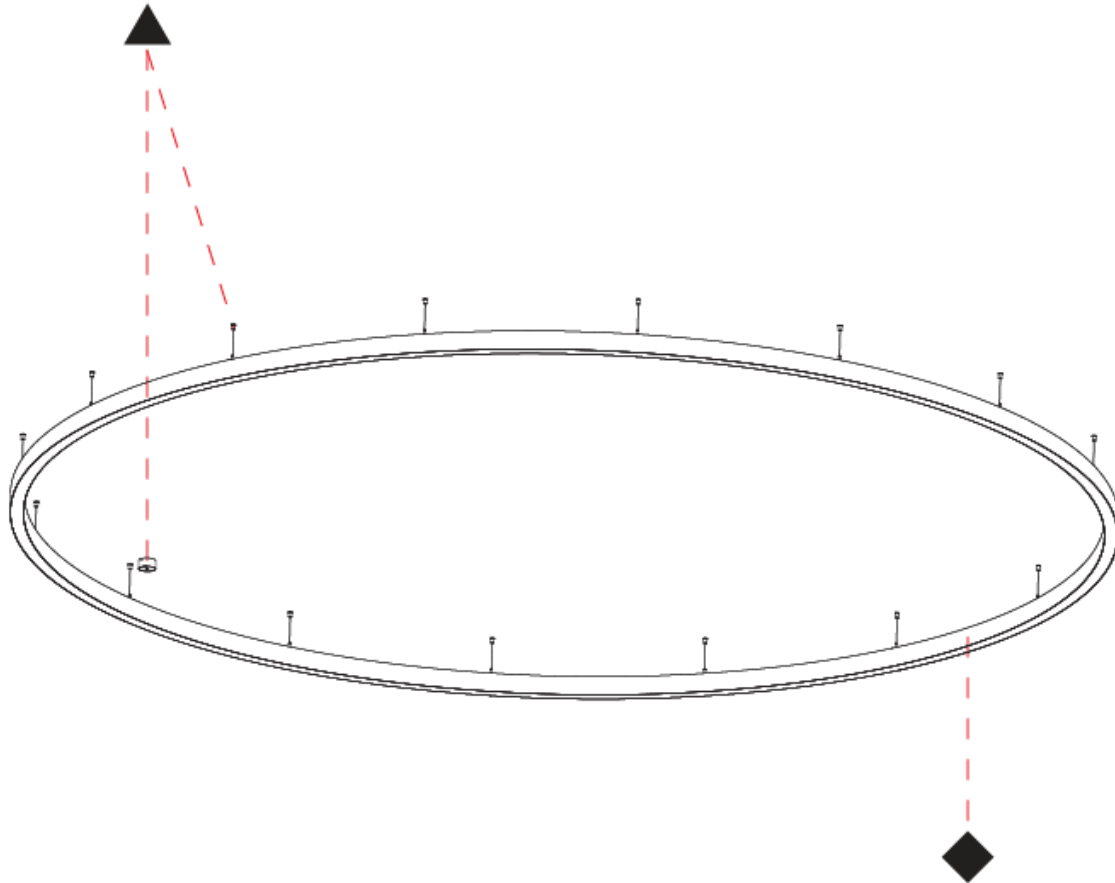

GLORIOUS 65 SUSPENSION

A300066-

PROJECT _____

TYPE _____

SPECIFIER _____

QUANTITY _____

DATE _____

A