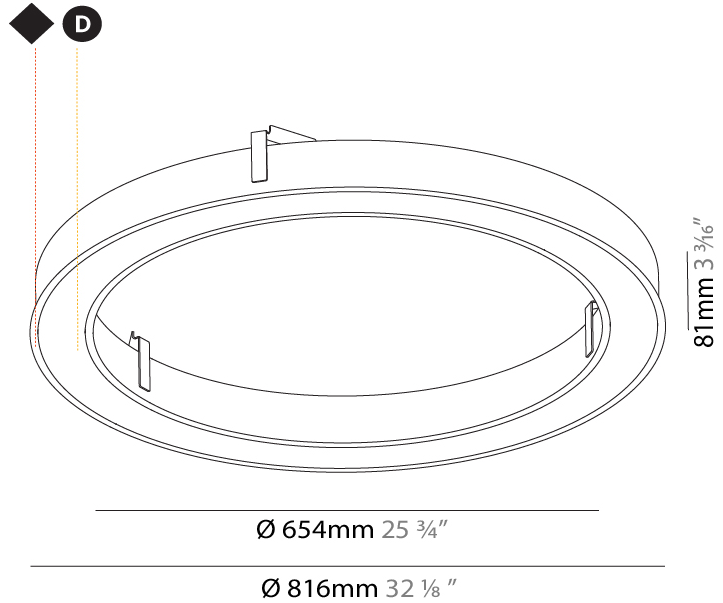

Shape: Round
 Diameter (mm): 5200
 Diameter (in): 204 3/4
 Height (mm): 90
 Height (in): 3 9/16
 Max. Overall Height (mm): 2090
 Max. Overall Height (in): 82 7/16
 Weight (kg): 47.232
 Weight (lbs): 104.15
 Diffuser: [PMMA - Opal / Microprism / Clear Microprism](#)
 Fixture Finish: [SSR / BKV / CWI / CRY / HAB / UFT / ITA / RUA / FTG / MYG / LOD / PUS / FRO / FUP / KIA / POP / BLS / SPG / MEY / GOH / CHC / COM / ABZ / JAG / OBR / MOS / ROR](#)
 Fixture Material: [PMMA / Aluminum](#)
 Cable Details: [2000mm/78 3/4" or 6000mm/236 1/4" Cable Transparent](#)

Shape: Round
Diameter (mm): 816
Diameter (in): 32 1/8
Height (mm): 81
Height (in): 3 3/16
Min. Recessing Depth (mm): 120
Min. Recessing Depth (in): 4 3/4
Weight (kg): 6.755
Weight (lbs): 14.89
Diffuser: PMMA - Opal / Microprism / Clear Microprism
Fixture Finish: SSR / BKV / CWI / CRY / HAB / UFT / ITA / RUA / FTG / MYG / LOD / PUS / FRO / FUP / KIA / POP / BLS / SPG / MEY / GOH / CHC / COM / ABZ / JAG / OBR / MOS / ROR
Fixture Material: PMMA / Aluminum
Cut-out Measurements: Dia.807mm / 31 3/4"

Certified By: Certified for North American Standards
IP rating: IP20

807mm x 663mm
31 3/4" x 26 1/8"

120mm
4 3/4"

10 - 30mm
3/8" - 1 3/16"

PROJECT	_____
TYPE	_____
SPECIFIER	_____
QUANTITY	_____
DATE	_____