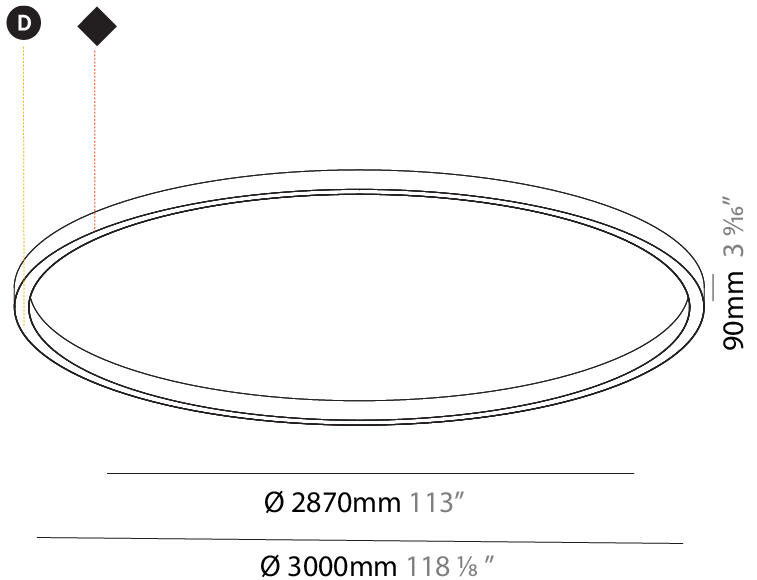

GENERAL

Series: Glorious
Subseries: Glorious 65
Partner: Prolicht
Division: Architectural
Installation: Surface
Product Type: Ceiling Surface
Mounting Location: Ceiling
Light Distribution: Direct

PHYSICAL

Shape: Round
Diameter (mm): 3000
Diameter (in): 118 ⁷/₈
Height (mm): 90
Height (in): 3 ⁹/₁₆
Weight (kg): 26.5
Weight (lbs): 57.83
Diffuser: PMMA - Opal / Microprism / Clear Microprism
Fixture Finish: SSR / BKV / CWI / CRY / HAB / UFT / ITA / RUA / FTG / MYG / LOD / PUS / FRO / FUP / KIA / POP / BLS / SPG / MEY / GOH / CHC / COM / ABZ / JAG / OBR / MOS / ROR
Fixture Material: PMMA / Aluminum

ELECTRICAL

Lamp Type: LED (Zhaga Standard)
Input Wattage (W): 208.4
Total Output Wattage (W): 192
Dimming: Tri-Mode (Non-Dimming and Phase Dimming (120Vac only) and 0-10V Dimming)
Driver Included: Yes
Driver Location: Integrated
Driver Type: Constant Current - Universal
Driver Class: Class 2
Input Voltage (V): 120 - 277
Constant Current (MA): 350

LED

Color Temperature (°K): 2700 / 3000 / 3500 / 4000
Max. Delivered Lumen (lm): Max 26347
Nominal Lumen (lm): Max 31820
CRI: >90 CRI
Efficiency (%): 88.4
Lamp Life (hrs): 50000

OPTICAL

RATINGS AND CERTIFICATIONS

Certified By: Certified for North American Standards
IP rating: IP20

PROJECT
TYPE
SPECIFIER
QUANTITY
DATE