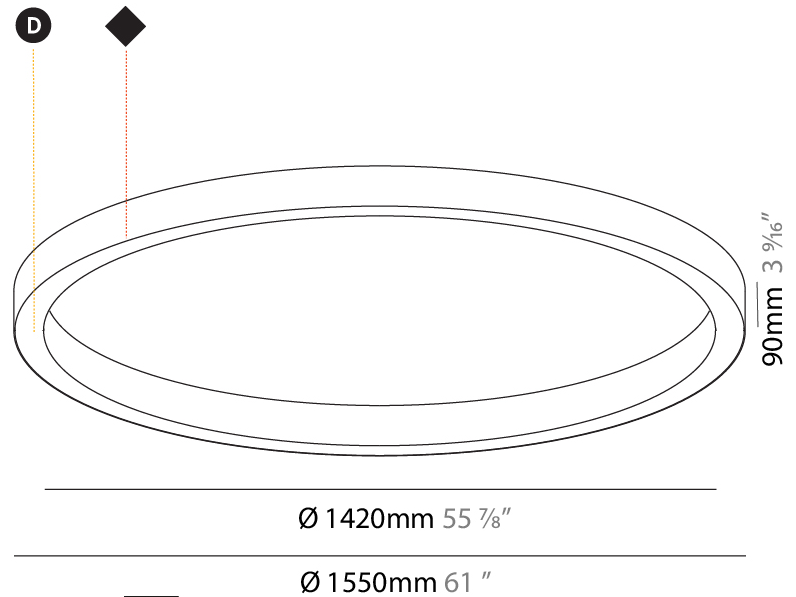

GENERAL

Series: Glorious
Subseries: Glorious 65
Partner: Prolicht
Division: Architectural
Installation: Surface
Product Type: Ceiling Surface
Mounting Location: Ceiling
Light Distribution: Direct

PHYSICAL

Shape: Round
Diameter (mm): 1550
Diameter (in): 61
Height (mm): 90
Height (in): 3 9/16
Weight (kg): 13.8
Weight (lbs): 30.16
Diffuser: PMMA - Opal / Microprism / Clear Microprism
Fixture Finish: SSR / BKV / CWI / CRY / HAB / UFT / ITA / RUA / FTG / MYG / LOD / PUS / FRO / FUP / KIA / POP / BLS / SPG / MEY / GOH / CHC / COM / ABZ / JAG / OBR / MOS / ROR
Fixture Material: PMMA / Aluminum

ELECTRICAL

Lamp Type: LED (Zhaga Standard)
Input Wattage (W): 104.2
Total Output Wattage (W): 96
Dimming: Tri-Mode (Non-Dimming and Phase Dimming (120Vac only) and 0-10V Dimming)
Driver Included: Yes
Driver Location: Integrated
Driver Type: Constant Current - Universal
Driver Class: Class 2
Input Voltage (V): 120 - 277
Constant Current (MA): 350

LED

Color Temperature (°K): 2700 / 3000 / 3500 / 4000
Max. Delivered Lumen (lm): Max 13174
Nominal Lumen (lm): Max 15910
CRI: >90 CRI
Efficiency (%): 88.4
Lamp Life (hrs): 50000

OPTICAL

RATINGS AND CERTIFICATIONS

Certified By: Certified for North American Standards
IP rating: IP20