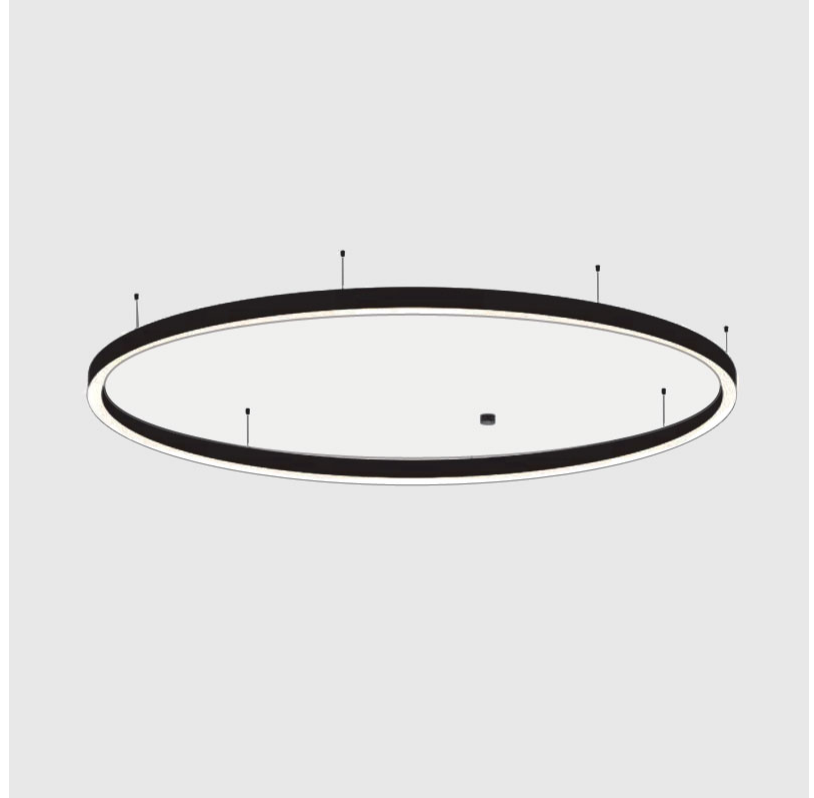

GENERAL

Series: Glorious
Subseries: Glorious 65
Partner: Prolicht
Division: Architectural
Installation: Suspension
Product Type: Pendant
Mounting Location: Ceiling
Light Distribution: Direct / Indirect

PHYSICAL

Shape: Round
Diameter (mm): 5200
Diameter (in): 204 3/4
Height (mm): 90
Height (in): 3 9/16
Max. Overall Height (mm): 2090
Max. Overall Height (in): 82 7/16
Weight (kg): 55.788
Weight (lbs): 123.00
Diffuser: PMMA - Opal / Microprism / Clear Microprism
Fixture Finish: SSR / BKV / CWI / CRY / HAB / UFT / ITA / RUA / FTG / MYG / LOD / PUS / FRO / FUP / KIA / POP / BLS / SPG / MEY / GOH / CHC / COM / ABZ / JAG / OBR / MOS / ROR
Fixture Material: PMMA / Aluminum
Cable Details: 2000mm/78 3/4" or 6000mm/236 1/4" Cable Transparent

ELECTRICAL

Lamp Type: LED (Zhaga Standard)
Input Wattage (W): 563.9
Total Output Wattage (W): 336 / 240
Dimming: Tri-Mode (Non-Dimming and Phase Dimming (120Vac only) and 0-10V Dimming)
Driver Included: Yes
Driver Location: Integrated
Driver Type: Constant Current - Universal
Driver Class: Class 2
Input Voltage (V): 120 - 277
Constant Current (MA): 350

LED

Color Temperature (°K): 2700 / 3000 / 3500 / 4000
Max. Delivered Lumen (lm): Max 74006
Nominal Lumen (lm): Max 89152
CRI: >90 CRI
Lamp Life (hrs): 50000

OPTICAL

RATINGS AND CERTIFICATIONS

Certified By: Certified for North American Standards
IP rating: IP20