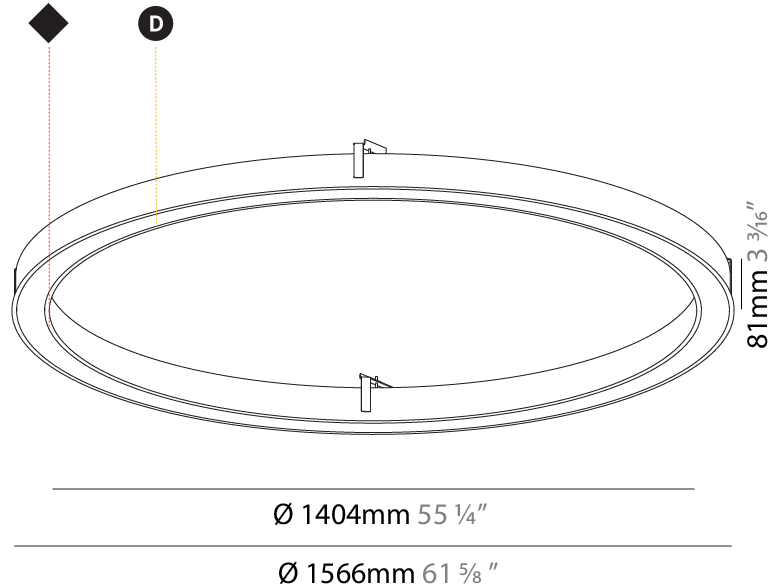

GENERAL

Series: Glorious
Subseries: Glorious 65
Partner: Prolicht
Division: Architectural
Installation: Recessed
Product Type: Ceiling Recessed
Mounting Location: Ceiling
Light Distribution: Direct

PHYSICAL

Shape: Round
Diameter (mm): 1566
Diameter (in): 61 5/8
Height (mm): 81
Height (in): 3 3/16
Min. Recessing Depth (mm): 120
Min. Recessing Depth (in): 4 3/4
Weight (kg): 14.042
Weight (lbs): 30.96
Diffuser: PMMA - Opal / Microprism / Clear Microprism
Fixture Finish: SSR / BKV / CWI / CRY / HAB / UFT / ITA / RUA / FTG / MYG / LOD / PUS / FRO / FUP / KIA / POP / BLS / SPG / MEY / GOH / CHC / COM / ABZ / JAG / OBR / MOS / ROR
Fixture Material: PMMA / Aluminum
Cut-out Measurements: Dia. 1557mm/61 5/16"

ELECTRICAL

Lamp Type: LED (Zhaga Standard)
Input Wattage (W): 104.2
Total Output Wattage (W): 96
Dimming: Tri-Mode (Non-Dimming and Phase Dimming (120Vac only) and 0-10V Dimming)
Driver Included: Yes
Driver Location: Integrated
Driver Type: Constant Current - Universal
Driver Class: Class 2
Input Voltage (V): 120 - 277
Constant Current (MA): 350

LED

Color Temperature (°K): 2700 / 3000 / 3500 / 4000
Max. Delivered Lumen (lm): Max 14295
Nominal Lumen (lm): Max 17264
CRI: >90 CRI
Efficiency (%): 0.884
Lamp Life (hrs): 50000

OPTICAL

RATINGS AND CERTIFICATIONS

Certified By: Certified for North American Standards
IP rating: IP20