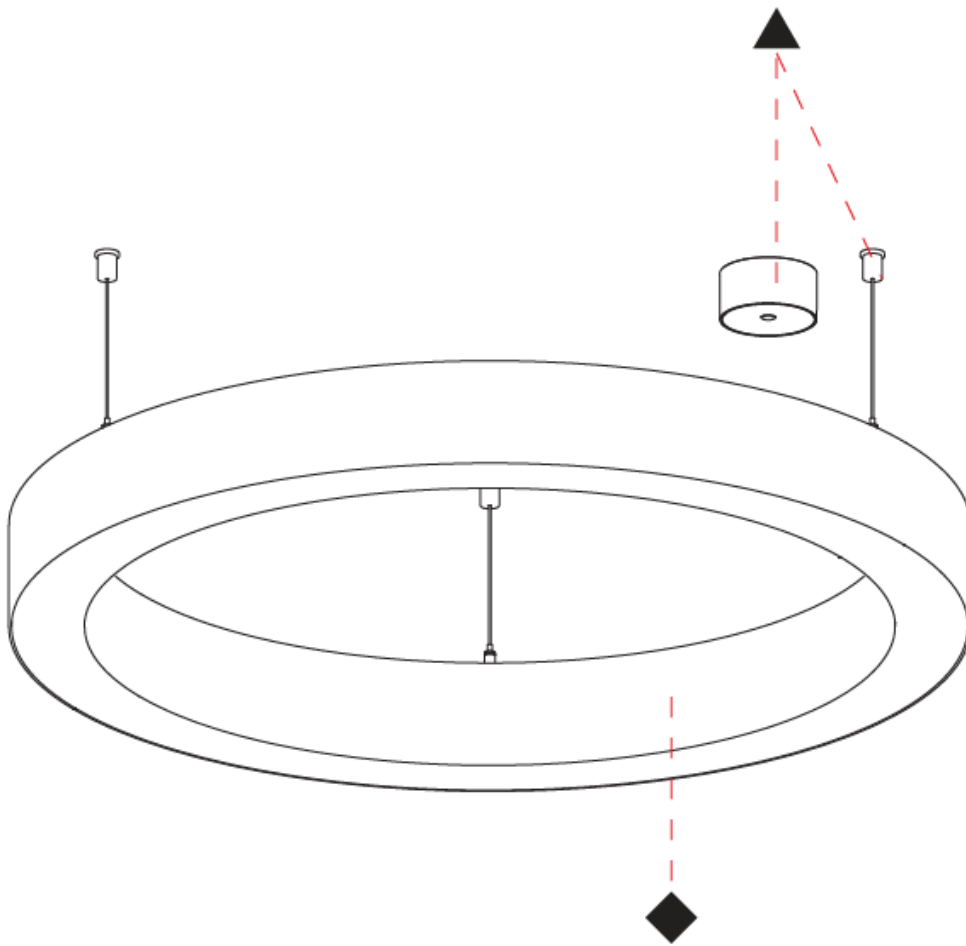

Ø 670mm 26 3/8"

Ø 800mm 31 1/2"

GLORIOUS 65 SUSPENSION

A300063-

PROJECT	_____
TYPE	_____
SPECIFIER	_____
QUANTITY	_____
DATE	_____

A

GLORIOUS 65 SUSPENSION

A300064-