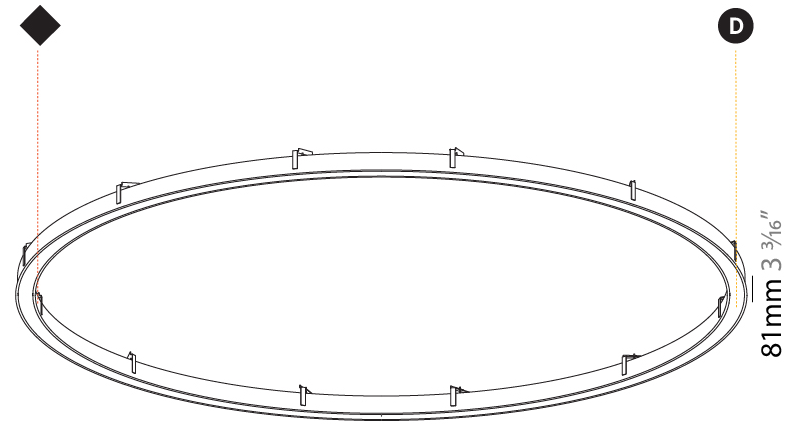

GENERAL

Series: Glorious
Subseries: Glorious 65
Partner: Prolicht
Division: Architectural
Installation: Recessed
Product Type: Ceiling Recessed
Mounting Location: Ceiling
Light Distribution: Direct

PHYSICAL

Shape: Round
Diameter (mm): 5216
Diameter (in): 205 ³/₈
Height (mm): 81
Height (in): 3 ³/₁₆
Min. Recessing Depth (mm): 120
Min. Recessing Depth (in): 4 ³/₄
Weight (kg): 47.924
Weight (lbs): 106.00
Diffuser: PMMA - Opal / Microprism / Clear Microprism
Fixture Finish: SSR / BKV / CWI / CRY / HAB / UFT / ITA / RUA / FTG / MYG / LOD / PUS / FRO / FUP / KIA / POP / BLS / SPG / MEY / GOH / CHC / COM / ABZ / JAG / OBR / MOS / ROR
Fixture Material: PMMA / Aluminum
Cut-out Measurements: Dia. 5207mm / 205"

ELECTRICAL

Lamp Type: LED (Zhaga Standard)
Input Wattage (W): 364.7
Total Output Wattage (W): 336
Dimming: Tri-Mode (Non-Dimming and Phase Dimming (120Vac only) and 0-10V Dimming)
Driver Included: Yes
Driver Location: Integrated
Driver Type: Constant Current - Universal
Driver Class: Class 2
Input Voltage (V): 120 - 277
Constant Current (MA): 350

LED

Color Temperature (°K): 2700 / 3000 / 3500 / 4000
Max. Delivered Lumen (lm): Max 43506
Nominal Lumen (lm): Max 60425
CRI: >90 CRI
Efficiency (%): 0.884
Lamp Life (hrs): 50000

OPTICAL

RATINGS AND CERTIFICATIONS

Certified By: Certified for North American Standards
IP rating: IP20

Ø 5054mm 199"

Ø 5216mm 205 ³/₈ "

5207mm x 5063mm
205" x 199 ³/₁₆ "

120mm
4 ³/₄ "

10 - 30mm
³/₈ " - 1 ³/₁₆ "